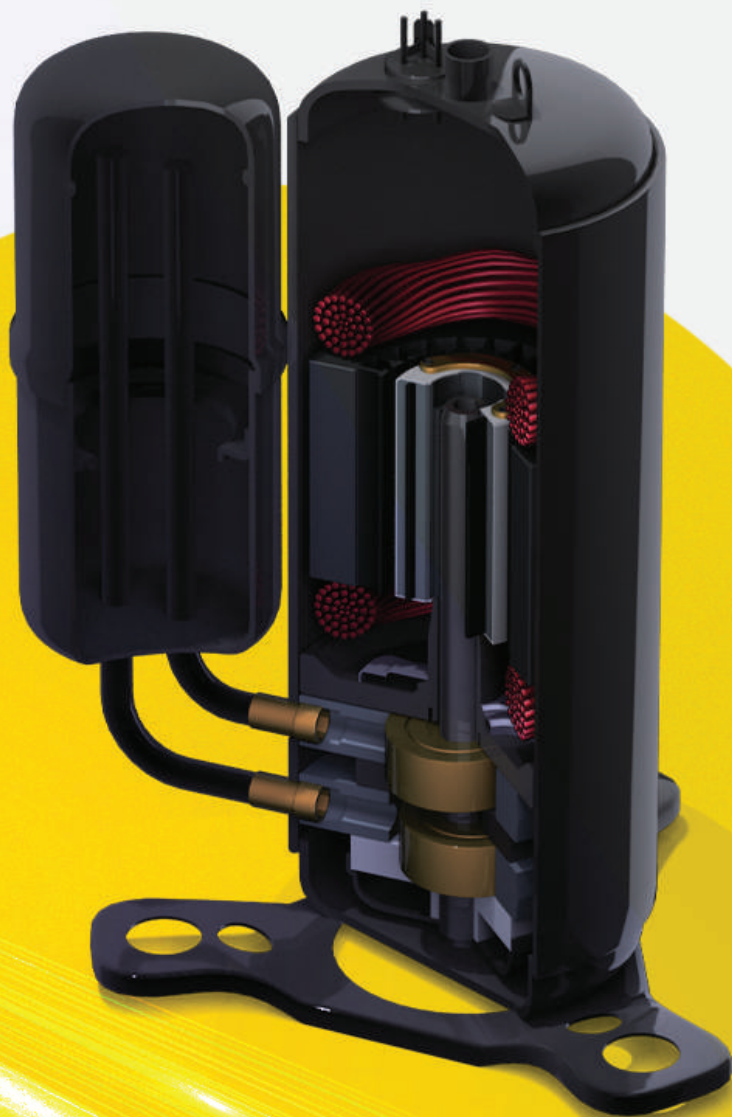

# GENERAL GOLD

20  
22

Floor Standing  
AF ULTRA SERIES

T3 | R410A

## KEY FEATURES

T3

Rapid Cooling

Operation in low temperature

Auto Restart

High Efficiency

Turbo Mode

High Density filter

**GENERAL GOLD**

**NEW  
ARRIVAL  
2022**

ULTRA Series

**NEW  
ARRIVAL  
2022**

Floor Standing  
AF ULTRA SERIES

T3

**COMPRESSOR**

- Save energy
- Fast cooling
- ECO mode
- More efficient